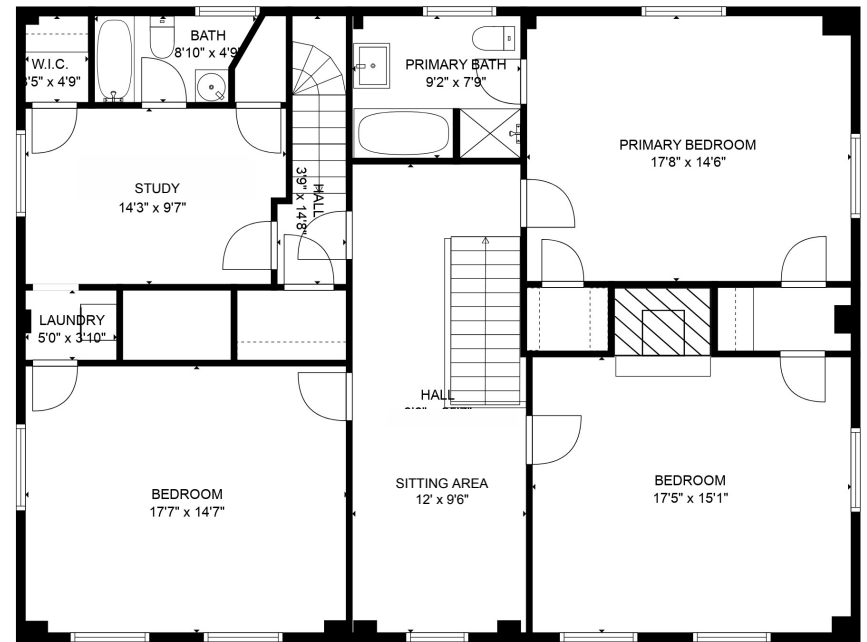

FLOOR 1

FLOOR 2

TOTAL: 3580 sq. ft
 FLOOR 1: 2061 sq. ft, FLOOR 2: 1519 sq. ft

MEASUREMENTS ARE CALCULATED BY CUBICASA TECHNOLOGY. DEEMED HIGHLY RELIABLE BUT NOT GUARANTEED.

TOTAL: 3580 sq. ft

FLOOR 1: 2061 sq. ft, FLOOR 2: 1519 sq. ft

MEASUREMENTS ARE CALCULATED BY CUBICASA TECHNOLOGY. DEEMED HIGHLY RELIABLE BUT NOT GUARANTEED.

TOTAL: 3580 sq. ft

FLOOR 1: 2061 sq. ft, FLOOR 2: 1519 sq. ft

MEASUREMENTS ARE CALCULATED BY CUBICASA TECHNOLOGY. DEEMED HIGHLY RELIABLE BUT NOT GUARANTEED.