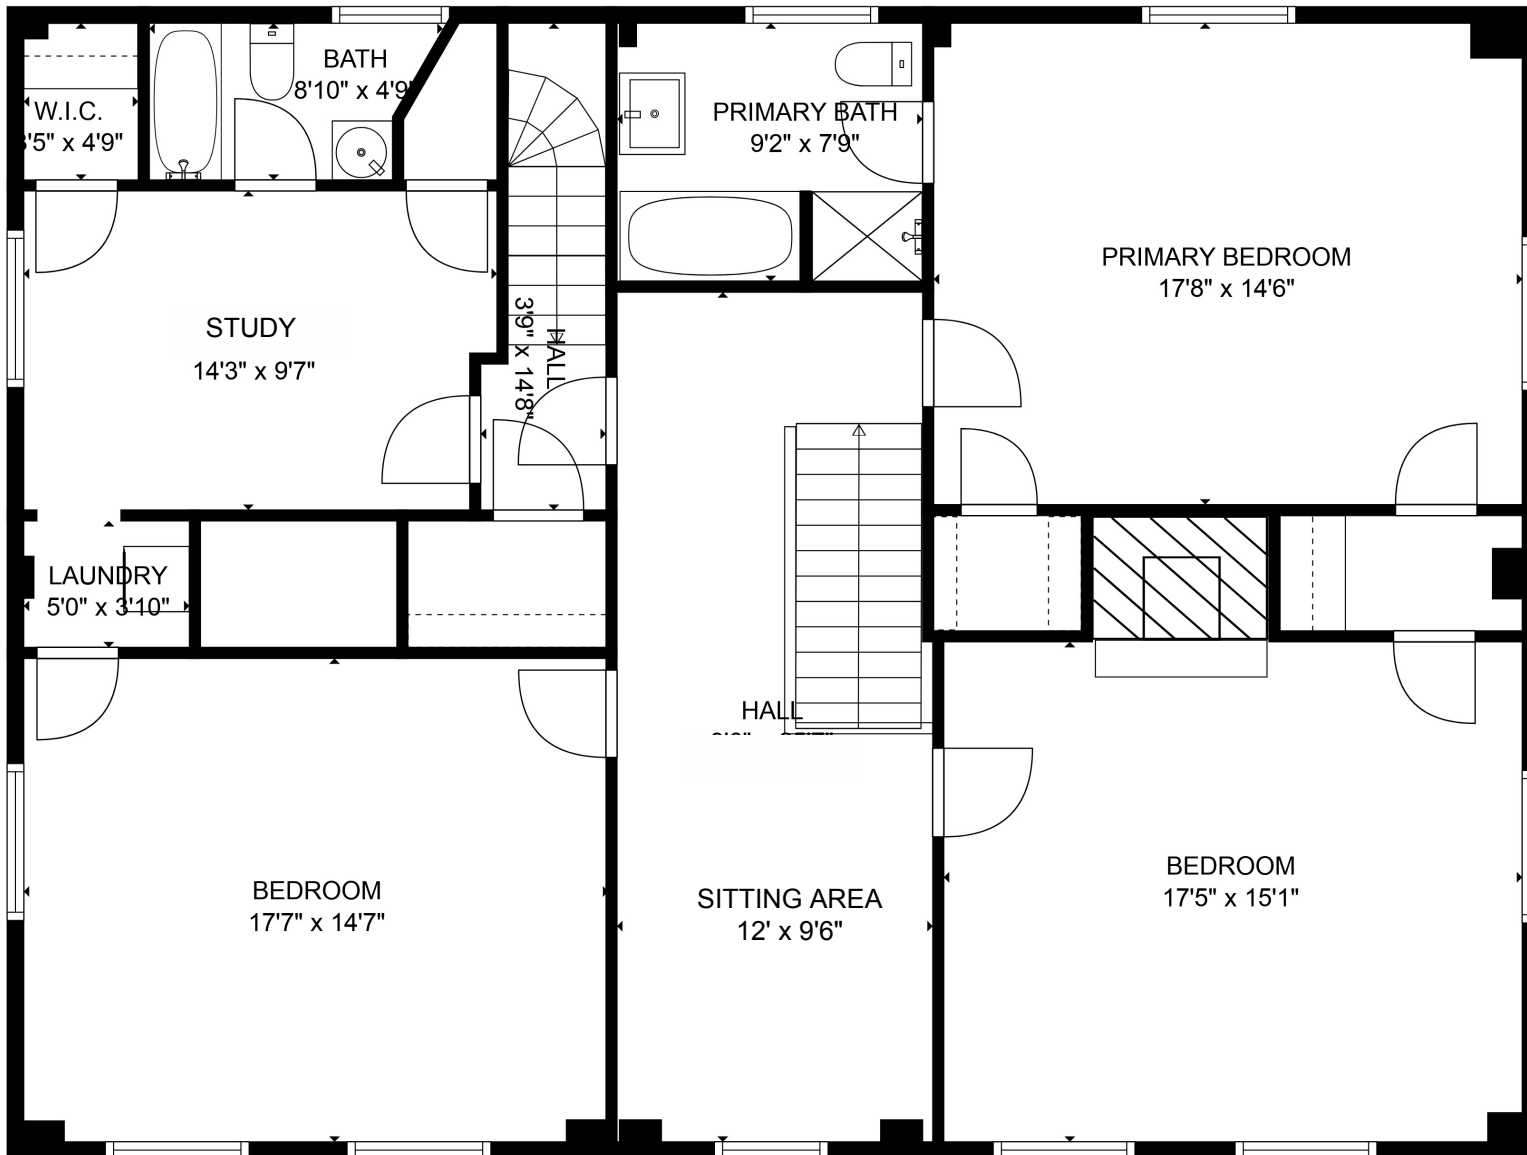

FLOOR 1

FLOOR 2

TOTAL: 3580 sq. ft
 FLOOR 1: 2061 sq. ft, FLOOR 2: 1519 sq. ft

MEASUREMENTS ARE CALCULATED BY CUBICASA TECHNOLOGY. DEEMED HIGHLY RELIABLE BUT NOT GUARANTEED.

TOTAL: 3580 sq. ft

FLOOR 1: 2061 sq. ft, FLOOR 2: 1519 sq. ft

MEASUREMENTS ARE CALCULATED BY CUBICASA TECHNOLOGY. DEEMED HIGHLY RELIABLE BUT NOT GUARANTEED.

TOTAL: 3580 sq. ft

FLOOR 1: 2061 sq. ft, FLOOR 2: 1519 sq. ft

MEASUREMENTS ARE CALCULATED BY CUBICASA TECHNOLOGY. DEEMED HIGHLY RELIABLE BUT NOT GUARANTEED.