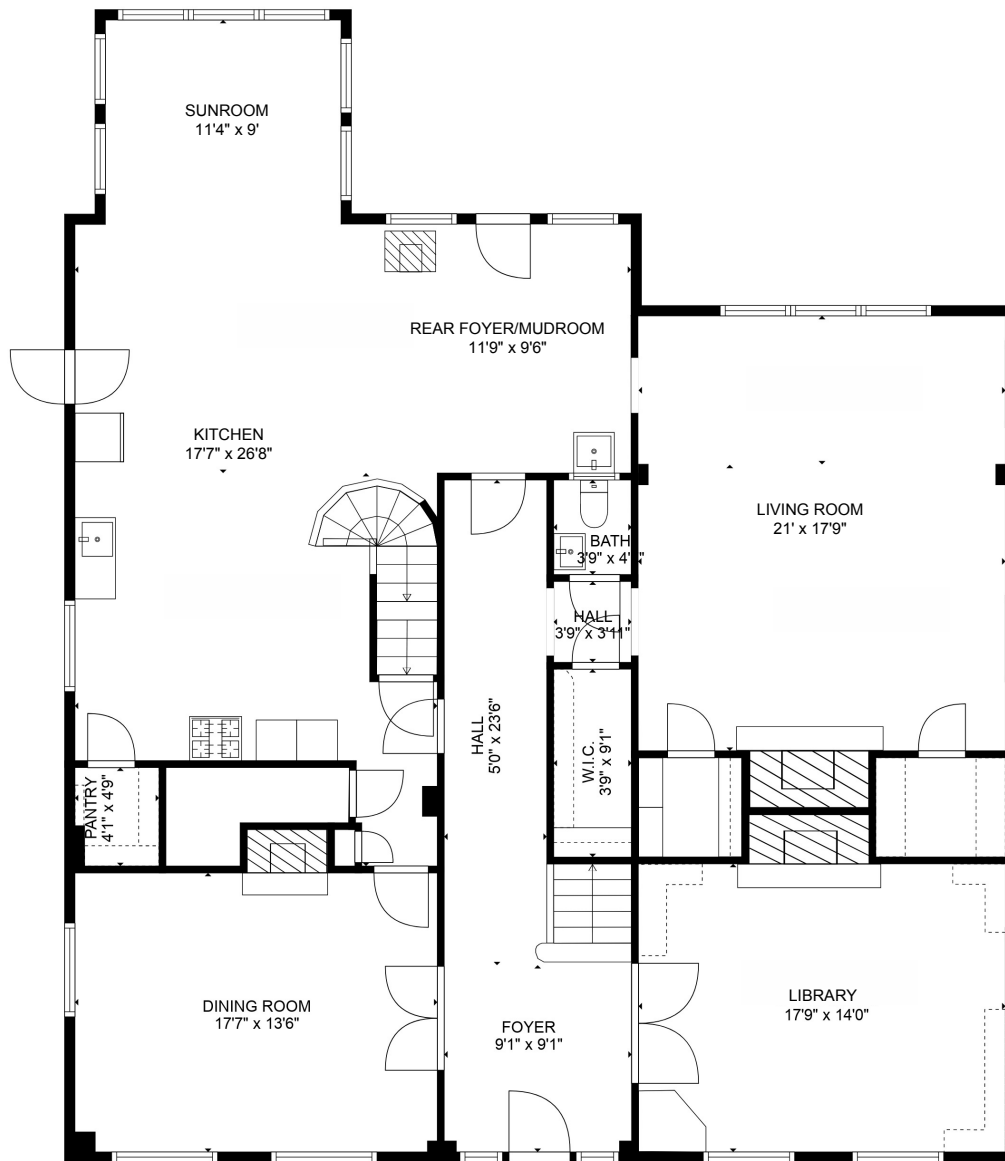

FLOOR 1

FLOOR 2

TOTAL: 3580 sq. ft
 FLOOR 1: 2061 sq. ft, FLOOR 2: 1519 sq. ft

MEASUREMENTS ARE CALCULATED BY CUBICASA TECHNOLOGY. DEEMED HIGHLY RELIABLE BUT NOT GUARANTEED.

TOTAL: 3580 sq. ft

FLOOR 1: 2061 sq. ft, FLOOR 2: 1519 sq. ft

MEASUREMENTS ARE CALCULATED BY CUBICASA TECHNOLOGY. DEEMED HIGHLY RELIABLE BUT NOT GUARANTEED.

TOTAL: 3580 sq. ft

FLOOR 1: 2061 sq. ft, FLOOR 2: 1519 sq. ft

MEASUREMENTS ARE CALCULATED BY CUBICASA TECHNOLOGY. DEEMED HIGHLY RELIABLE BUT NOT GUARANTEED.